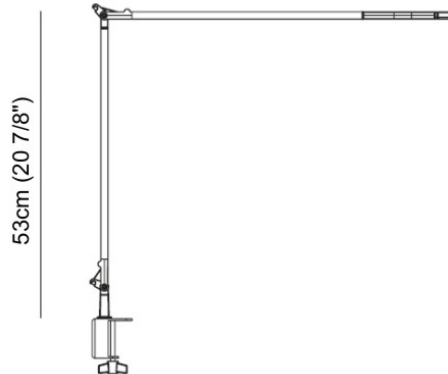

Length (in): 4 1/8"

Width (mm): 105

Width (in): 4 1/8"

Height (mm): 105

Height (in): 4 1/8"

Extension (mm): 200

Extension (in): 7 7/8"

Light Distribution: Adjustable / Direct

OPTICAL

RATINGS AND CERTIFICATIONS

Certified By: CSA Certified to UL and CSA Standards
 IP rating: IP40

10.5cm
(4 1/8")

59cm (23 1/4")

53cm (20 7/8")

5cm (1 15/16")

LEGEND