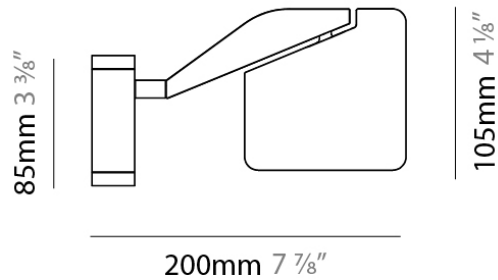

JACKIE SURFACE

D83410-BLK

PROJECT

TYPE

NOTES

QUANTITY

DATE

GENERAL

Series: Jackie

Brand: Panzeri

Division: Design

Mounting Type: Surface

Mounting Location: Wall

Subcategory: Task

PHYSICAL

Shape: Abstract

Length (mm): 105

Length (in): 4 1/8

Width (mm): 105

Width (in): 4 1/8

Height (mm): 105

Height (in): 4 1/8

Extension (mm): 200

Extension (in): 7 7/8

Light Distribution: Adjustable / Direct

Weight (kg): 0.525

Weight (lbs): 1.157

Diffuser: Acrylic - satin finish

Fixture Material: Aluminum Die Cast

ELECTRICAL

Input Wattage Range: 10 - 19 W

Lamp Type: LED

Input Wattage (W): 10

Total Output Wattage (W): 8

Dimming: 5-Step Touch Dimming

Driver Included: Yes

Driver Location: Integrated

Driver Type: Constant Current - 120Vac

Driver Class: Class 2

Input Voltage (V): 120

Output Voltage (V): 24

LED

Number of LEDs: 1

Color Temperature (°K): 3000

Max. Delivered Lumen (lm): 526

Nominal Lumen (lm): 600

CRI: >90 CRI

Efficiency (%): 87.667

Efficacy (lm/w): 52.6

Lamp Life (hrs): 50000

OPTICAL

Optic°: Diffused

RATINGS AND CERTIFICATIONS

Certified By: CSA Certified to UL and CSA Standards

IP rating: IP40